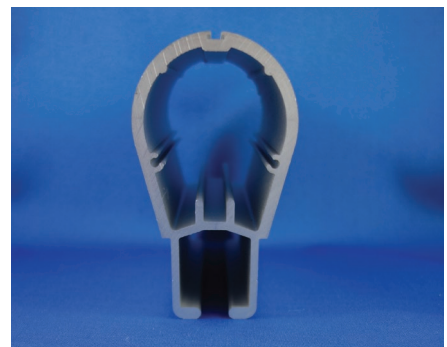

## Aluminium 'See-Thru' Spare Parts

TOP HINGE MOUNT SIDE FIX

TOP LINTEL MOUNT SPRING

LEFT/RIGHT HINGE COVERS

ALUMINIUM GUSSET/STEEL GUSSET

HOLD OPEN MAGNET

TOP SEAL

SIDE SEAL

COMPLETE BOTTOM PIVOT

BOTTOM PIVOT MOUNT

END CAP

TEE NUTS (MALE & FEMALE)

ALUMINIUM DOOR PROFILE