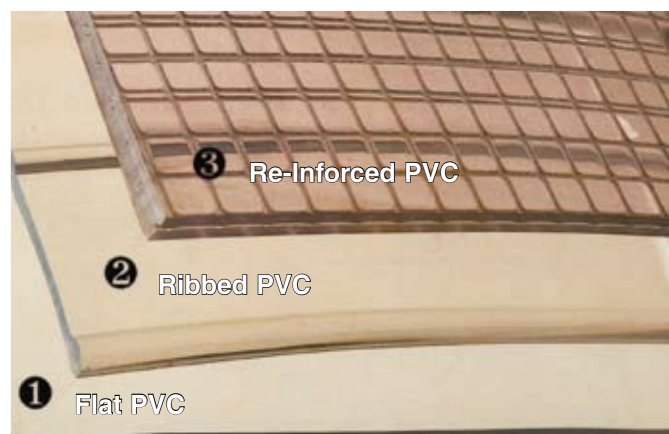

Clearly the Best

FLEXIBLE PVC ROLLS

Applications to Suit

- **Industrial PVC doors**
- **Heavy duty traffic doors for industrial vehicles and handling equipment**
- **Shop Front Doors**
- **Door ways for refrigerated trucks**
- **Cold rooms**
- **Clean rooms**
- **Residential Doors**
- **Flexible partitions**
- **Welding booths**
- **Weather and impact protection**

M.T.I. "See-Thru" PVC Rolls

THICKNESS & WIDTH	P.V.C. TYPE	LENGTH OF ROLL
1.5MM X 75MM	NORMAL/COLOURED	100 METRES
1MM X 1000MM	NORMAL	20 METRES
1MM X 1500MM	NORMAL	20 METRES
2MM X 100MM	NORMAL	50 METRES
2MM X 100MM	FREEZER	50 METRES
2MM X 200MM	NORMAL	50 METRES
2MM X 200MM	FREEZER	50 METRES
2MM X 200MM	RED	50 METRES
2MM X 200MM	RIBBED/NORMAL	50 METRES
2MM X 300MM	BLACK	50 METRES
2MM X 1200MM	NORMAL	20 METRES
2MM X 1500MM	NORMAL	20 METRES
3MM X 150MM	NORMAL	50 METRES
3MM X 150MM	FREEZER	50 METRES
3MM X 300MM	NORMAL	50 METRES
3MM X 300MM	FREEZER	50 METRES
3MM X 300MM	RIBBED/NORMAL	50 METRES
3MM X 300MM	RIBBED/FREEZER	50 METRES
4MM X 150MM	NORMAL	50 METRES
4MM X 200MM	NORMAL	50 METRES
4MM X 300MM	NORMAL	50 METRES
4MM X 1000MM	NORMAL	20 METRES
4MM X 1200MM	NORMAL	20 METRES
4MM X 1500MM	NORMAL	20 METRES
4MM X 1800MM	NORMAL	20 METRES
4MM X 2200MM	NORMAL	20 METRES
4MM X 2200MM	FREEZER	20 METRES
5MM X 150MM	NORMAL	50 METRES
5MM X 150MM	FREEZER	50 METRES
5MM X 200MM	NORMAL	50 METRES
5MM X 200MM	FREEZER	50 METRES
5MM X 300MM	NORMAL	50 METRES
5MM X 300MM	FREEZER	50 METRES
5MM X 900MM	NORMAL	20 METRES
5MM X 900MM	HARD	20 METRES
5MM X 1000MM	NORMAL	20 METRES
5MM X 1000MM	HARD	20 METRES
5MM X 1200MM	NORMAL	20 METRES
5MM X 1200MM	HARD	20 METRES
5MM X 1500MM	NORMAL	20 METRES
5MM X 1500MM	HARD	20 METRES
5MM X 1500MM	FREEZER	20 METRES
7MM X 900MM	NORMAL	20 METRES
7MM X 1000MM	NORMAL	20 METRES
7MM X 1200MM	NORMAL	20 METRES
7MM X 1200MM	FREEZER	20 METRES
7MM X 1500MM	NORMAL	20 METRES
7MM X 1500MM	FREEZER	20 METRES
7MM X 2000MM	NORMAL	20 METRES
7MM X 2200MM	NORMAL	20 METRES