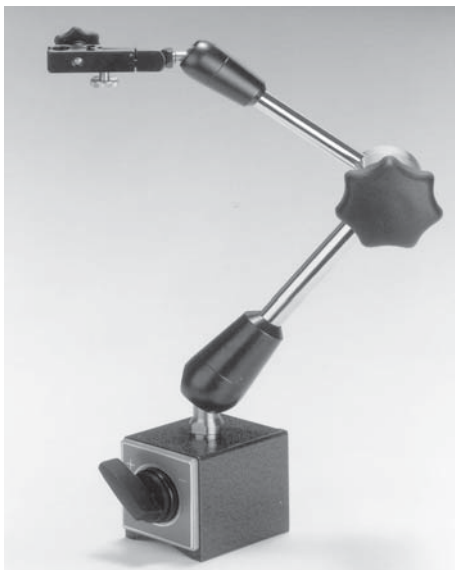

## FISSOFLEX FLEXIBLE MAGNETIC BASE

27

LARGE FISSOFLEX - ARM ONLY  
Arm - 3300

- Multi nimble joint for instant fixation in any position
- Guaranteed firm and solid fixation of all 5 joints by tightening just one knob
- Large reach – 280mm
- Unique design for longest life
- Fits dovetail and stem indicators

SMALL FISSOFLEX - ARM ONLY  
Arm - 1000

- Reach 200mm
- Fits Dovetail and 8mm stems

BASES OPTIONAL