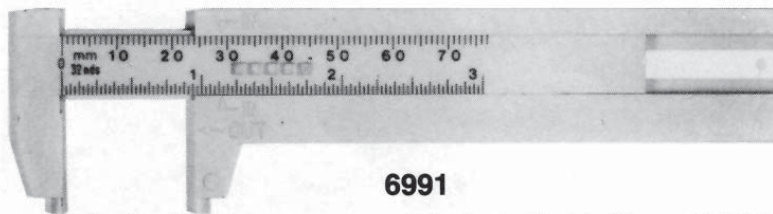

20

SUPER POLYAMID VERNIER CALIPERS

WIHA

2901 1/64:0.1mm

Luminous nonius

CaliMax makes every line light up. A new ultra-modern approach to the tried-and-tested nonius read-out. This is a unique new feature from WIHA, the innovative specialist in slide calipers

TYPE	RANGE	VERNIER READING	
		Top	Bottom
2901	6"/150mm	1/64"	0.1mm
2904	6"/150mm	0.1mm	.005"

M.T.I. FOLDING RULES

1 Metre/40"
2 Metre/80"

6991

Inside/Outside measurement – Inch/Metric Range 3"/75 mm.