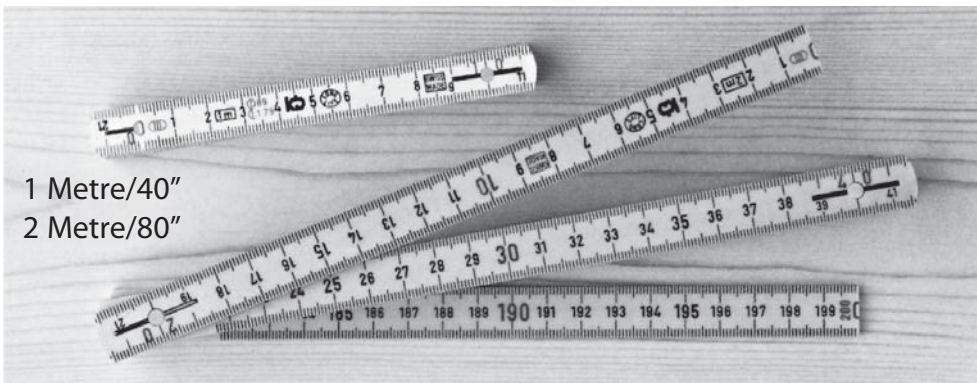

20

SUPER POLYAMID VERNIER CALIPERS

WIHA

2901 1/64:0.1mm

Luminous nonius

CaliMax makes every line light up. A new ultra-modern approach to the tried-and-tested nonius read-out. This is a unique new feature from WIHA, the innovative specialist in slide calipers

TYPE	RANGE	VERNIER READING	
		Top	Bottom
2901	6"/150mm	1/64"	0.1mm
2904	6"/150mm	0.1mm	.005"

M.T.I. FOLDING RULES

1 Metre/40"
2 Metre/80"

6991

Inside/Outside measurement – Inch/Metric Range 3"/75 mm.