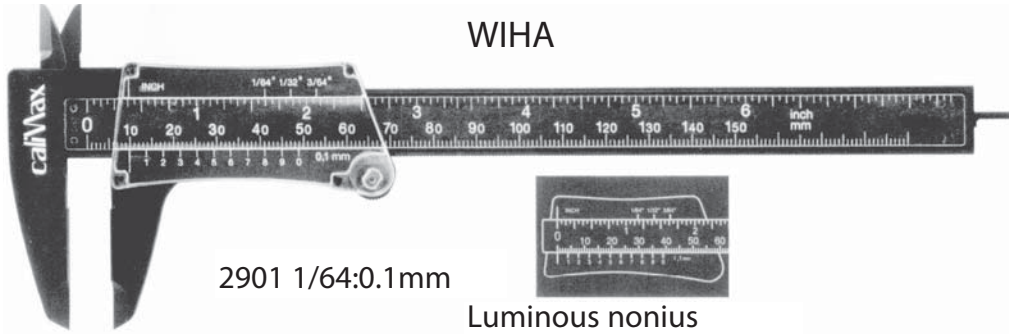

20

SUPER POLYAMID VERNIER CALIPERS

WIHA

2901 1/64:0.1mm

Luminous nonius

CaliMax makes every line light up. A new ultra-modern approach to the tried-and-tested nonius read-out. This is a unique new feature from WIHA, the innovative specialist in slide calipers

TYPE	RANGE	VERNIER READING	
		Top	Bottom
2901	6"/150mm	1/64"	0.1mm
2904	6"/150mm	0.1mm	.005"

M.T.I. FOLDING RULES

1 Metre/40"
2 Metre/80"

6991

Inside/Outside measurement – Inch/Metric Range 3"/75 mm.